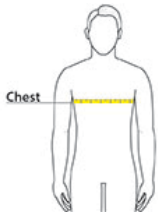

Body Length at Back: Measured from high point shoulder to finished hem at back.

Chest: Measured across the chest one inch below armhole when laid flat.

Sleeve Length from Center Back: Measure from Center Back neck to shoulder point to sleeve hem.

SIZE CHARTS

	XS	S	M	L	XL
Size	4/5	6/8	10/12	14/16	18/20
Chest	22-24	25-27	28-30	30-32	32-34

SPEC SHEET + MEASUREMENTS

Sport-Tek® Youth Club Short Sleeve Crew. YST440

HOW TO MEASURE

CHEST

Measure under the arm and around the fullest part of the chest with arms down, keeping tape horizontal.