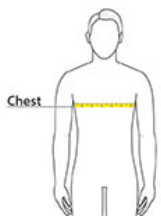

## PRODUCT MEASUREMENTS

	XS	S	M	L	XL	2XL	3XL
Body Length at Back	25 1/2	26 3/8	27 1/2	28 5/8	29 3/4	30 7/8	32
Chest	18	19 1/2	21 1/2	23 1/2	25 1/2	27 1/2	29 1/2

**Body Length at Back:** Measured from high point shoulder to finished hem at back.

**Chest:** Measured across the chest one inch below armhole when laid flat.

## SIZE CHARTS

	XS	S	M	L	XL	2XL	3XL
Chest	31-34	34-37	38-41	42-45	46-49	50-53	54-57

## HOW TO MEASURE